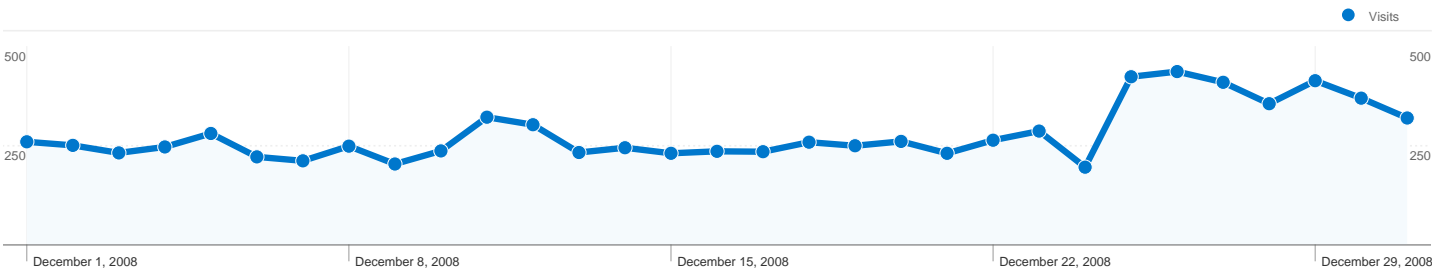

Dashboard

Comparing to: Site

Site Usage

8,679 Visits

60.99% Bounce Rate

21,938 Pageviews

00:01:47 Avg. Time on Site

2.53 Pages/Visit

71.69% % New Visits

Visitors Overview

Visitors
7,127

Map Overlay world

Traffic Sources Overview

- **Search Engines**
7,012.00 (80.79%)
- **Referring Sites**
1,019.00 (11.74%)
- **Direct Traffic**
647.00 (7.45%)
- **Other**
1 (0.01%)

7,127 people visited this site

8,679 Visits

7,127 Absolute Unique Visitors

21,938 Pageviews

2.53 Average Pageviews

00:01:47 Time on Site

60.99% Bounce Rate

71.69% New Visits

Map Overlay

Comparing to: Site

8,679 visits came from 50 countries/territories

Site Usage

Visits	Pages/Visit	Avg. Time on Site	% New Visits	Bounce Rate	
8,679 % of Site Total: 100.00%	2.53 Site Avg: 2.53 (0.00%)	00:01:47 Site Avg: 00:01:47 (0.00%)	71.78% Site Avg: 71.69% (0.13%)	60.99% Site Avg: 60.99% (0.00%)	
Country/Territory	Visits	Pages/Visit	Avg. Time on Site	% New Visits	Bounce Rate
United States	8,419	2.52	00:01:47	71.52%	61.12%
Canada	90	3.47	00:01:43	86.67%	54.44%
Germany	24	3.17	00:02:19	58.33%	41.67%
United Kingdom	20	3.25	00:01:14	90.00%	60.00%
(not set)	17	2.59	00:01:41	64.71%	52.94%
India	16	2.56	00:02:05	87.50%	50.00%
Guernsey	13	1.38	00:01:17	0.00%	61.54%
Australia	7	1.71	00:01:31	100.00%	57.14%
France	5	3.40	00:07:50	100.00%	60.00%
Israel	4	3.25	00:03:08	50.00%	50.00%