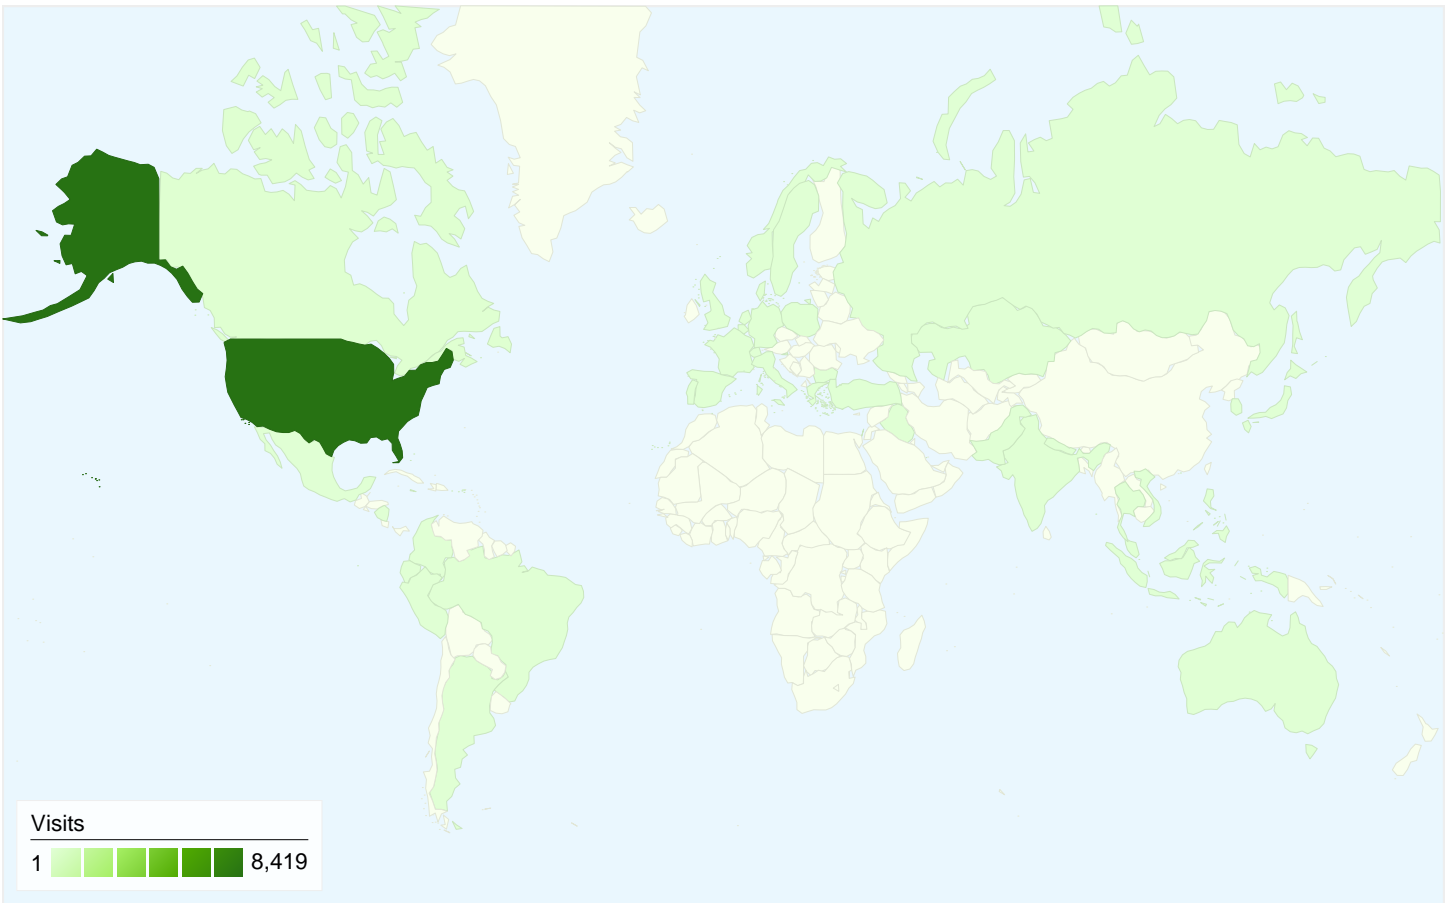

71.69% % New Visits

Visitors Overview

Visitors
7,127

Map Overlay world

Traffic Sources Overview

- **Search Engines**
7,012.00 (80.79%)
- **Referring Sites**
1,019.00 (11.74%)
- **Direct Traffic**
647.00 (7.45%)
- **Other**
1 (0.01%)

7,127 people visited this site

8,679 Visits

7,127 Absolute Unique Visitors

21,938 Pageviews

2.53 Average Pageviews

00:01:47 Time on Site

60.99% Bounce Rate

71.69% New Visits

All traffic sources sent a total of 8,679 visits

-  **7.45%** Direct Traffic
-  **11.74%** Referring Sites
-  **80.79%** Search Engines

Top Traffic Sources

Sources	Visits	% visits	Keywords	Visits	% visits
google (organic)	5,649	65.09%	majestic theater vero beach	400	5.70%
(direct) ((none))	647	7.45%	vero beach outlet mall	170	2.42%
yahoo (organic)	640	7.37%	majestic theatre vero beach	111	1.58%
aol (organic)	332	3.83%	majestic 11	98	1.40%
my.att.net (referral)	162	1.87%	majestic vero beach	98	1.40%

Map Overlay

Comparing to: Site

8,679 visits came from 50 countries/territories

Site Usage

Visits	Pages/Visit	Avg. Time on Site	% New Visits	Bounce Rate	
8,679 % of Site Total: 100.00%	2.53 Site Avg: 2.53 (0.00%)	00:01:47 Site Avg: 00:01:47 (0.00%)	71.78% Site Avg: 71.69% (0.13%)	60.99% Site Avg: 60.99% (0.00%)	
Country/Territory	Visits	Pages/Visit	Avg. Time on Site	% New Visits	Bounce Rate
United States	8,419	2.52	00:01:47	71.52%	61.12%
Canada	90	3.47	00:01:43	86.67%	54.44%
Germany	24	3.17	00:02:19	58.33%	41.67%
United Kingdom	20	3.25	00:01:14	90.00%	60.00%
(not set)	17	2.59	00:01:41	64.71%	52.94%
India	16	2.56	00:02:05	87.50%	50.00%
Guernsey	13	1.38	00:01:17	0.00%	61.54%
Australia	7	1.71	00:01:31	100.00%	57.14%
France	5	3.40	00:07:50	100.00%	60.00%
Israel	4	3.25	00:03:08	50.00%	50.00%