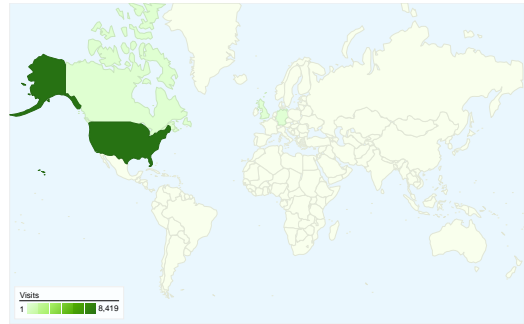

Dashboard

Comparing to: Site

Site Usage

8,679 Visits

60.99% Bounce Rate

21,938 Pageviews

00:01:47 Avg. Time on Site

2.53 Pages/Visit

71.69% % New Visits

Visitors Overview

Visitors
7,127

Map Overlay world

Traffic Sources Overview

- **Search Engines**
7,012.00 (80.79%)
- **Referring Sites**
1,019.00 (11.74%)
- **Direct Traffic**
647.00 (7.45%)
- **Other**
1 (0.01%)

7,127 people visited this site

8,679 Visits

7,127 Absolute Unique Visitors

21,938 Pageviews

2.53 Average Pageviews

00:01:47 Time on Site

60.99% Bounce Rate

71.69% New Visits

Map Overlay

Comparing to: Site

8,679 visits came from 50 countries/territories

Site Usage

Visits	Pages/Visit	Avg. Time on Site	% New Visits	Bounce Rate	
8,679 % of Site Total: 100.00%	2.53 Site Avg: 2.53 (0.00%)	00:01:47 Site Avg: 00:01:47 (0.00%)	71.78% Site Avg: 71.69% (0.13%)	60.99% Site Avg: 60.99% (0.00%)	
Country/Territory	Visits	Pages/Visit	Avg. Time on Site	% New Visits	Bounce Rate
United States	8,419	2.52	00:01:47	71.52%	61.12%
Canada	90	3.47	00:01:43	86.67%	54.44%
Germany	24	3.17	00:02:19	58.33%	41.67%
United Kingdom	20	3.25	00:01:14	90.00%	60.00%
(not set)	17	2.59	00:01:41	64.71%	52.94%
India	16	2.56	00:02:05	87.50%	50.00%
Guernsey	13	1.38	00:01:17	0.00%	61.54%
Australia	7	1.71	00:01:31	100.00%	57.14%
France	5	3.40	00:07:50	100.00%	60.00%
Israel	4	3.25	00:03:08	50.00%	50.00%