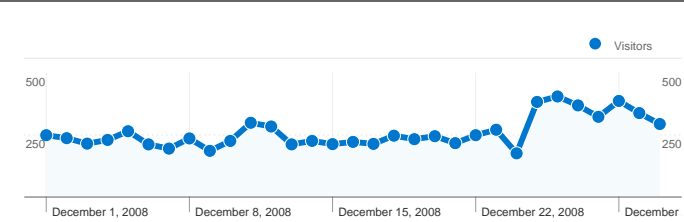

Visitors Overview

Visitors
7,127