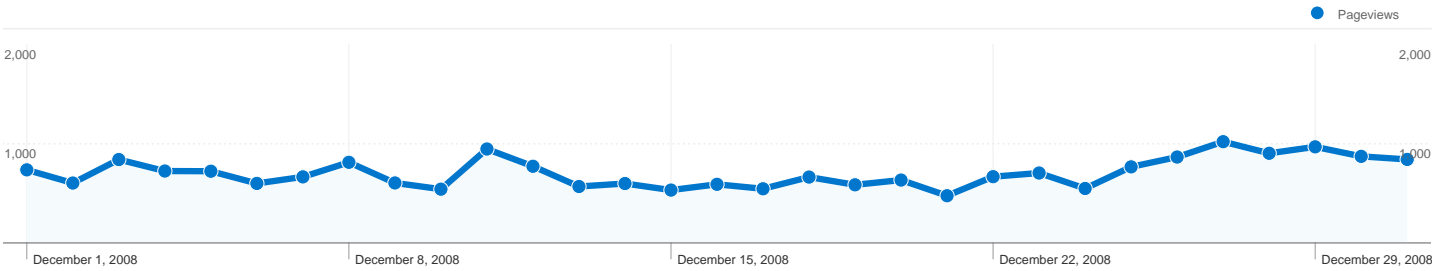

7,127 people visited this site

8,679 Visits

7,127 Absolute Unique Visitors

21,938 Pageviews

2.53 Average Pageviews

00:01:47 Time on Site

60.99% Bounce Rate

71.69% New Visits

Map Overlay

Comparing to: Site

8,679 visits came from 50 countries/territories

Site Usage

Visits	Pages/Visit	Avg. Time on Site	% New Visits	Bounce Rate	
8,679 % of Site Total: 100.00%	2.53 Site Avg: 2.53 (0.00%)	00:01:47 Site Avg: 00:01:47 (0.00%)	71.78% Site Avg: 71.69% (0.13%)	60.99% Site Avg: 60.99% (0.00%)	
Country/Territory	Visits	Pages/Visit	Avg. Time on Site	% New Visits	Bounce Rate
United States	8,419	2.52	00:01:47	71.52%	61.12%
Canada	90	3.47	00:01:43	86.67%	54.44%
Germany	24	3.17	00:02:19	58.33%	41.67%
United Kingdom	20	3.25	00:01:14	90.00%	60.00%
(not set)	17	2.59	00:01:41	64.71%	52.94%
India	16	2.56	00:02:05	87.50%	50.00%
Guernsey	13	1.38	00:01:17	0.00%	61.54%
Australia	7	1.71	00:01:31	100.00%	57.14%
France	5	3.40	00:07:50	100.00%	60.00%
Israel	4	3.25	00:03:08	50.00%	50.00%

Pages on this site were viewed a total of 21,938 times

21,938 Pageviews

16,370 Unique Views

60.99% Bounce Rate

Top Content

Pages	Pageviews	% Pageviews
/vero-cinema-world.php	3,349	15.27%
/	786	3.58%
/Category/OUTLET-STORES/	735	3.35%
/Category/OUTLET-STORES/2-none.html	355	1.62%
/vero-amc24.php	327	1.49%