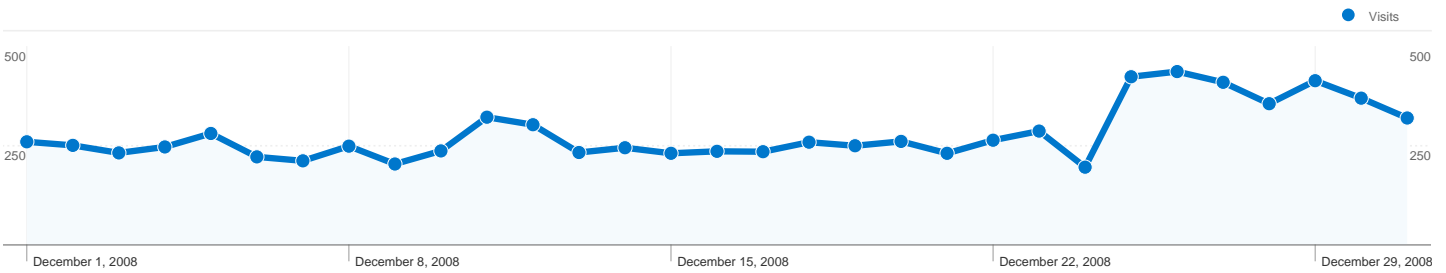

All traffic sources sent a total of 8,679 visits

- **7.45%** Direct Traffic
- **11.74%** Referring Sites
- **80.79%** Search Engines