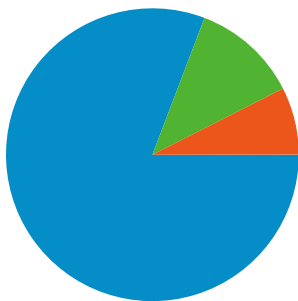

Dashboard

Comparing to: Site

Site Usage

8,679 Visits

60.99% Bounce Rate

21,938 Pageviews

00:01:47 Avg. Time on Site

2.53 Pages/Visit

71.69% % New Visits

Visitors Overview

Visitors
7,127

Map Overlay world

Traffic Sources Overview

- **Search Engines**
7,012.00 (80.79%)
- **Referring Sites**
1,019.00 (11.74%)
- **Direct Traffic**
647.00 (7.45%)
- **Other**
1 (0.01%)

7,127 people visited this site

8,679 Visits

7,127 Absolute Unique Visitors

21,938 Pageviews

2.53 Average Pageviews

00:01:47 Time on Site

60.99% Bounce Rate

71.69% New Visits

Map Overlay

Comparing to: Site

8,679 visits came from 50 countries/territories

Site Usage

Visits	Pages/Visit	Avg. Time on Site	% New Visits	Bounce Rate	
8,679 % of Site Total: 100.00%	2.53 Site Avg: 2.53 (0.00%)	00:01:47 Site Avg: 00:01:47 (0.00%)	71.78% Site Avg: 71.69% (0.13%)	60.99% Site Avg: 60.99% (0.00%)	
Country/Territory	Visits	Pages/Visit	Avg. Time on Site	% New Visits	Bounce Rate
United States	8,419	2.52	00:01:47	71.52%	61.12%
Canada	90	3.47	00:01:43	86.67%	54.44%
Germany	24	3.17	00:02:19	58.33%	41.67%
United Kingdom	20	3.25	00:01:14	90.00%	60.00%
(not set)	17	2.59	00:01:41	64.71%	52.94%
India	16	2.56	00:02:05	87.50%	50.00%
Guernsey	13	1.38	00:01:17	0.00%	61.54%
Australia	7	1.71	00:01:31	100.00%	57.14%
France	5	3.40	00:07:50	100.00%	60.00%
Israel	4	3.25	00:03:08	50.00%	50.00%