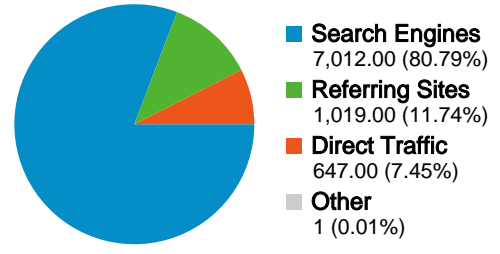

Top Traffic Sources

Sources	Visits	% visits	Keywords	Visits	% visits
google (organic)	5,649	65.09%	majestic theater vero beach	400	5.70%
(direct) ((none))	647	7.45%	vero beach outlet mall	170	2.42%
yahoo (organic)	640	7.37%	majestic theatre vero beach	111	1.58%
aol (organic)	332	3.83%	majestic 11	98	1.40%
my.att.net (referral)	162	1.87%	majestic vero beach	98	1.40%