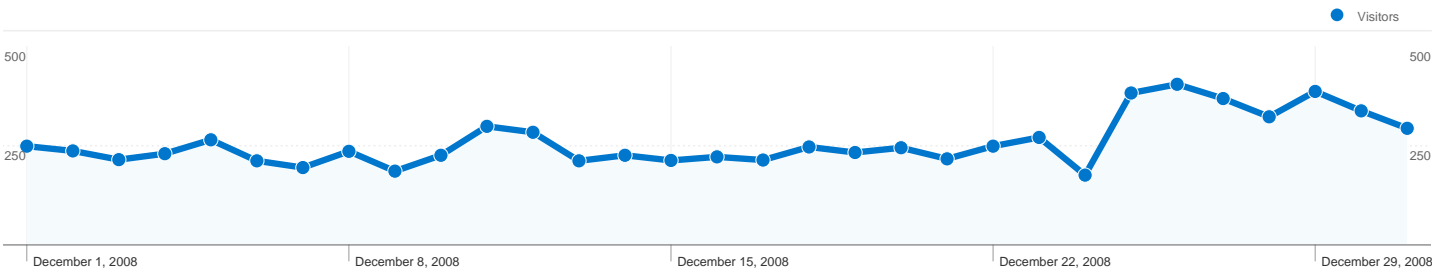

Dashboard

Comparing to: Site

Site Usage

8,679 Visits

60.99% Bounce Rate

21,938 Pageviews

00:01:47 Avg. Time on Site

2.53 Pages/Visit

71.69% % New Visits

Visitors Overview

Visitors
7,127

Map Overlay world

Traffic Sources Overview

- **Search Engines**
7,012.00 (80.79%)
- **Referring Sites**
1,019.00 (11.74%)
- **Direct Traffic**
647.00 (7.45%)
- **Other**
1 (0.01%)

7,127 people visited this site

8,679 Visits

7,127 Absolute Unique Visitors

21,938 Pageviews

2.53 Average Pageviews

00:01:47 Time on Site

60.99% Bounce Rate

71.69% New Visits

Map Overlay

Comparing to: Site

8,679 visits came from 50 countries/territories

Site Usage

Visits	Pages/Visit	Avg. Time on Site	% New Visits	Bounce Rate	
8,679 % of Site Total: 100.00%	2.53 Site Avg: 2.53 (0.00%)	00:01:47 Site Avg: 00:01:47 (0.00%)	71.78% Site Avg: 71.69% (0.13%)	60.99% Site Avg: 60.99% (0.00%)	
Country/Territory	Visits	Pages/Visit	Avg. Time on Site	% New Visits	Bounce Rate
United States	8,419	2.52	00:01:47	71.52%	61.12%
Canada	90	3.47	00:01:43	86.67%	54.44%
Germany	24	3.17	00:02:19	58.33%	41.67%
United Kingdom	20	3.25	00:01:14	90.00%	60.00%
(not set)	17	2.59	00:01:41	64.71%	52.94%
India	16	2.56	00:02:05	87.50%	50.00%
Guernsey	13	1.38	00:01:17	0.00%	61.54%
Australia	7	1.71	00:01:31	100.00%	57.14%
France	5	3.40	00:07:50	100.00%	60.00%
Israel	4	3.25	00:03:08	50.00%	50.00%